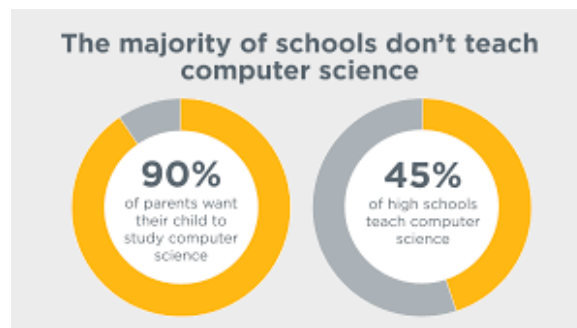

PLTW AP/Honors Computer Science Principles

Ryan Reynolds

rareynolds@spart7.org

[Room 1402](#)

Information to know

Satisfies the Computer Science requirement for graduation.

Prerequisite – Algebra I CP or Honors

Recommended for grades 9-12

Viking Majors – PLTW Pathway – Pre-Engineering

What do I gain from taking this class?

Any student that achieves a score of Accomplished or Distinguished on the EOC assessment is eligible to receive dual credit weighting towards their GPA. Students may also be eligible to receive an exemption from having to take a CPT101 course in college.

Interesting facts you should know

Computer and Information

Technology occupations are projected to grow 12% from 2018-2028; much faster than all other occupations

Projected to add about 546,200 new jobs between 2018-2028